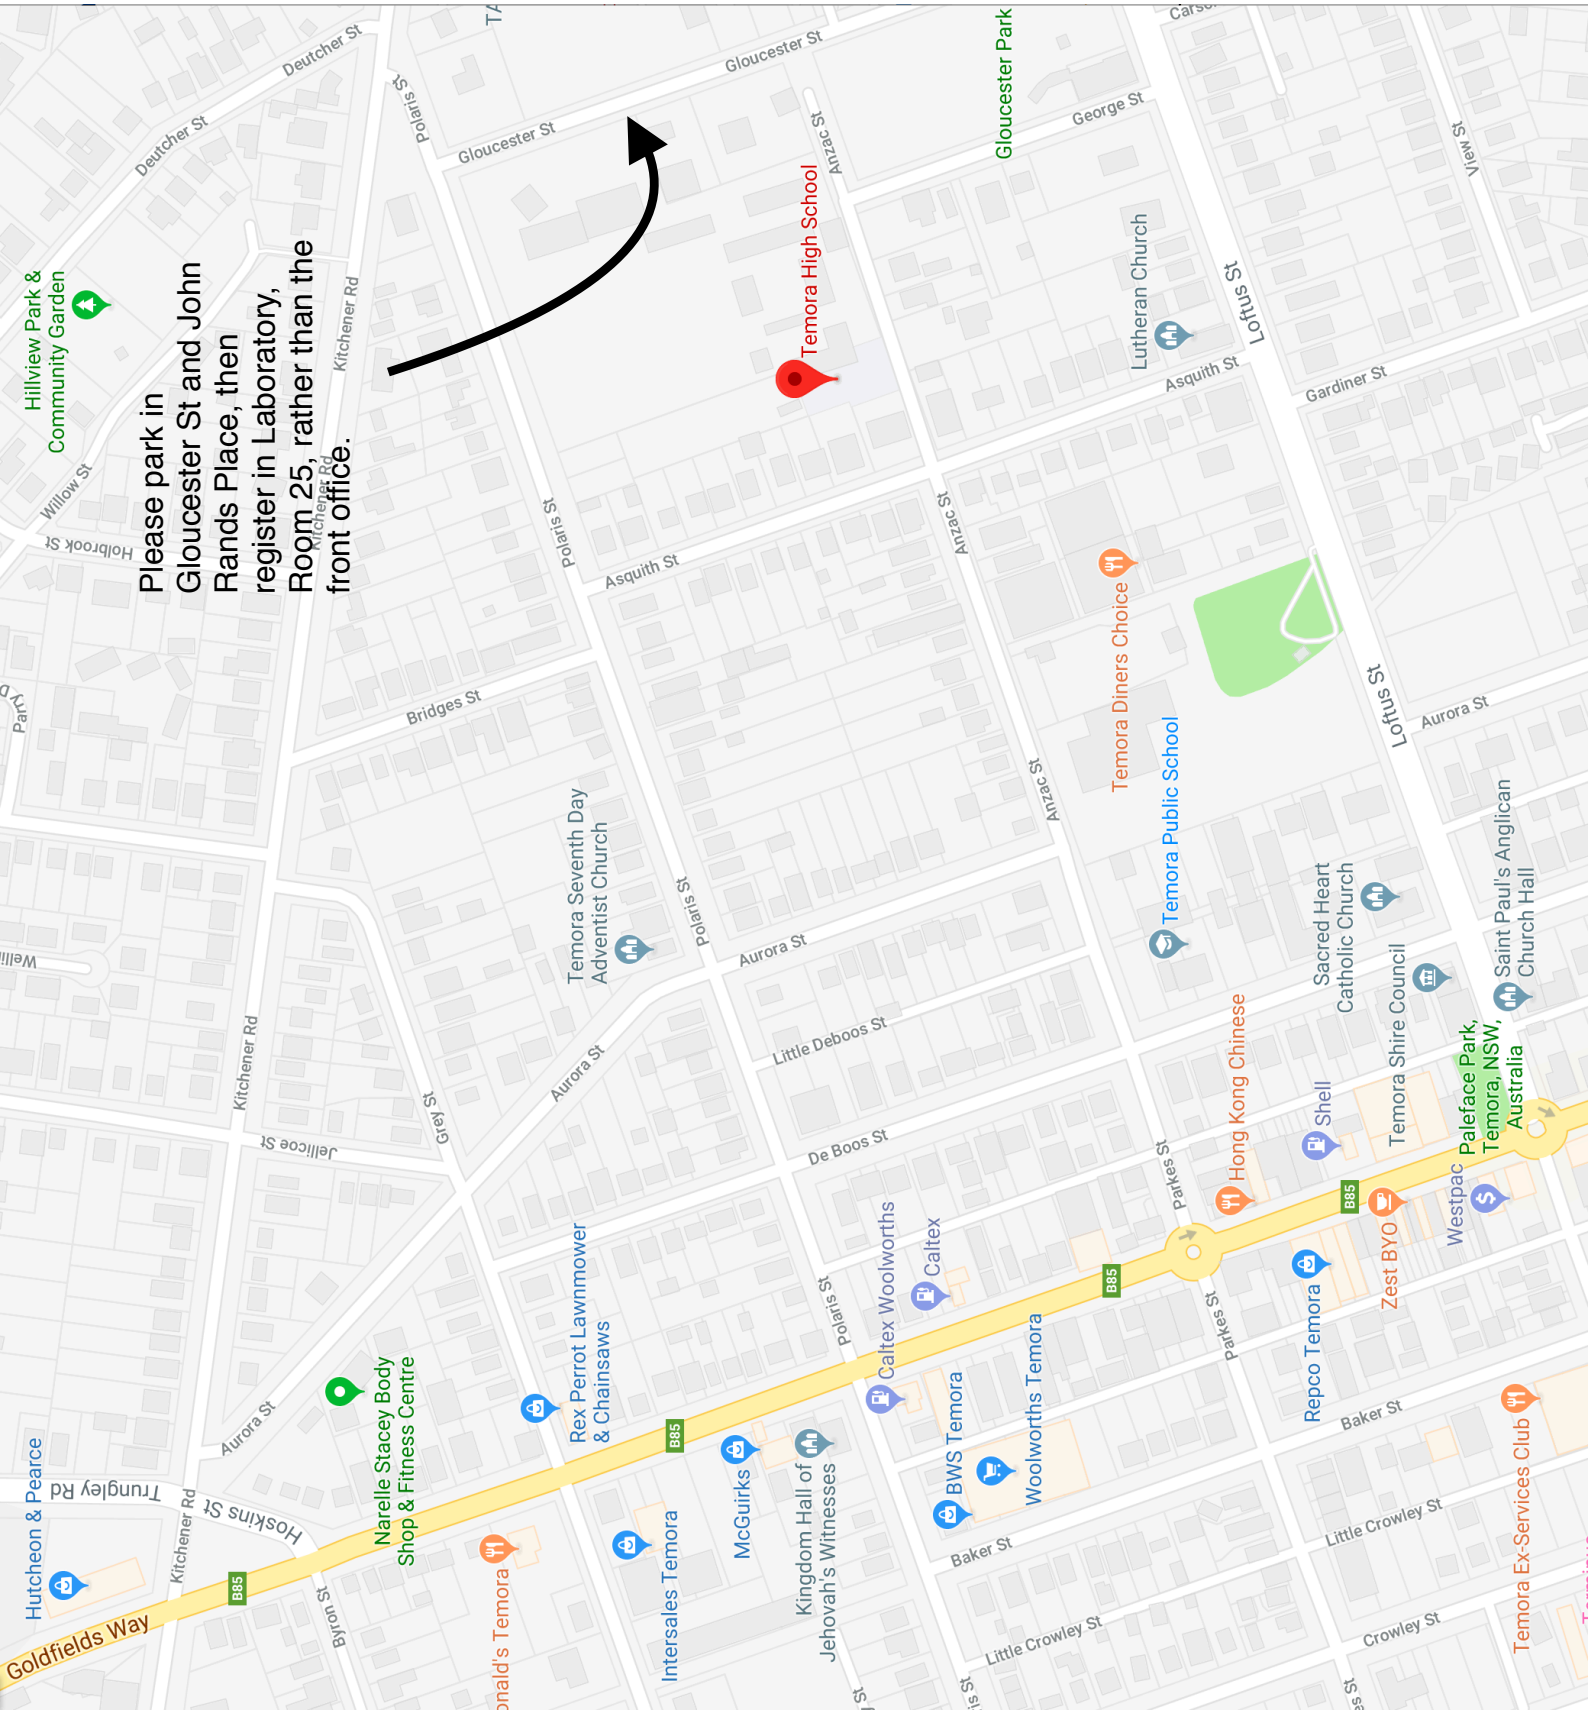

Please park in
Gloucester St and John
Rands Place, then
register in Laboratory,
Room 25, rather than the
front office.

Hillview Park & Community Garden

Hutcheon & Pearce

Narelle Stacey Body Shop & Fitness Centre

Donald's Temora

Rex Perrot Lawnmower & Chainsaws

Intersales Temora

McGuirk's

Kingdom Hall of Jehovah's Witnesses

BWS Temora

Woolworths Temora

Repco Temora